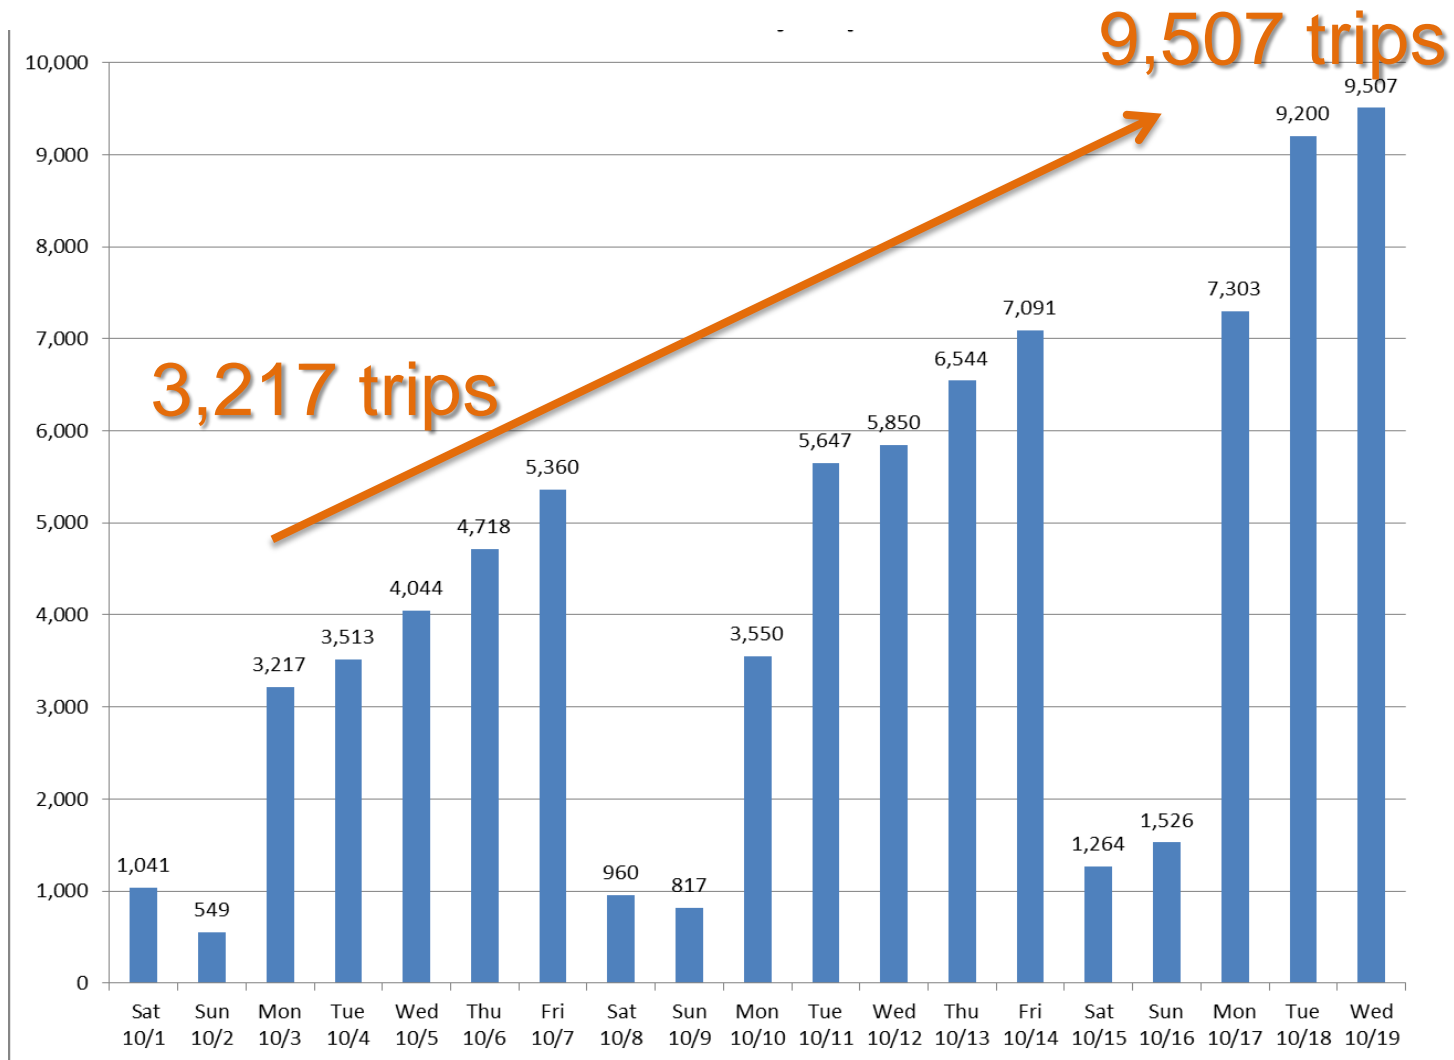

# I-85 Express Lanes

GRTA Board Presentation

October 21, 2011

**PEACH PASS**

*Keep Moving.™*

# I-85 Express Lanes Daily Trips

# I-85 Express Lanes Average Fare

## Violations:

- Crossing the solid, double white line
- Using the Express Lanes without a Peach Pass/Cruise Card transponder
- Occupancy (vehicle does not meet the appropriate number of occupants for toll-free access)