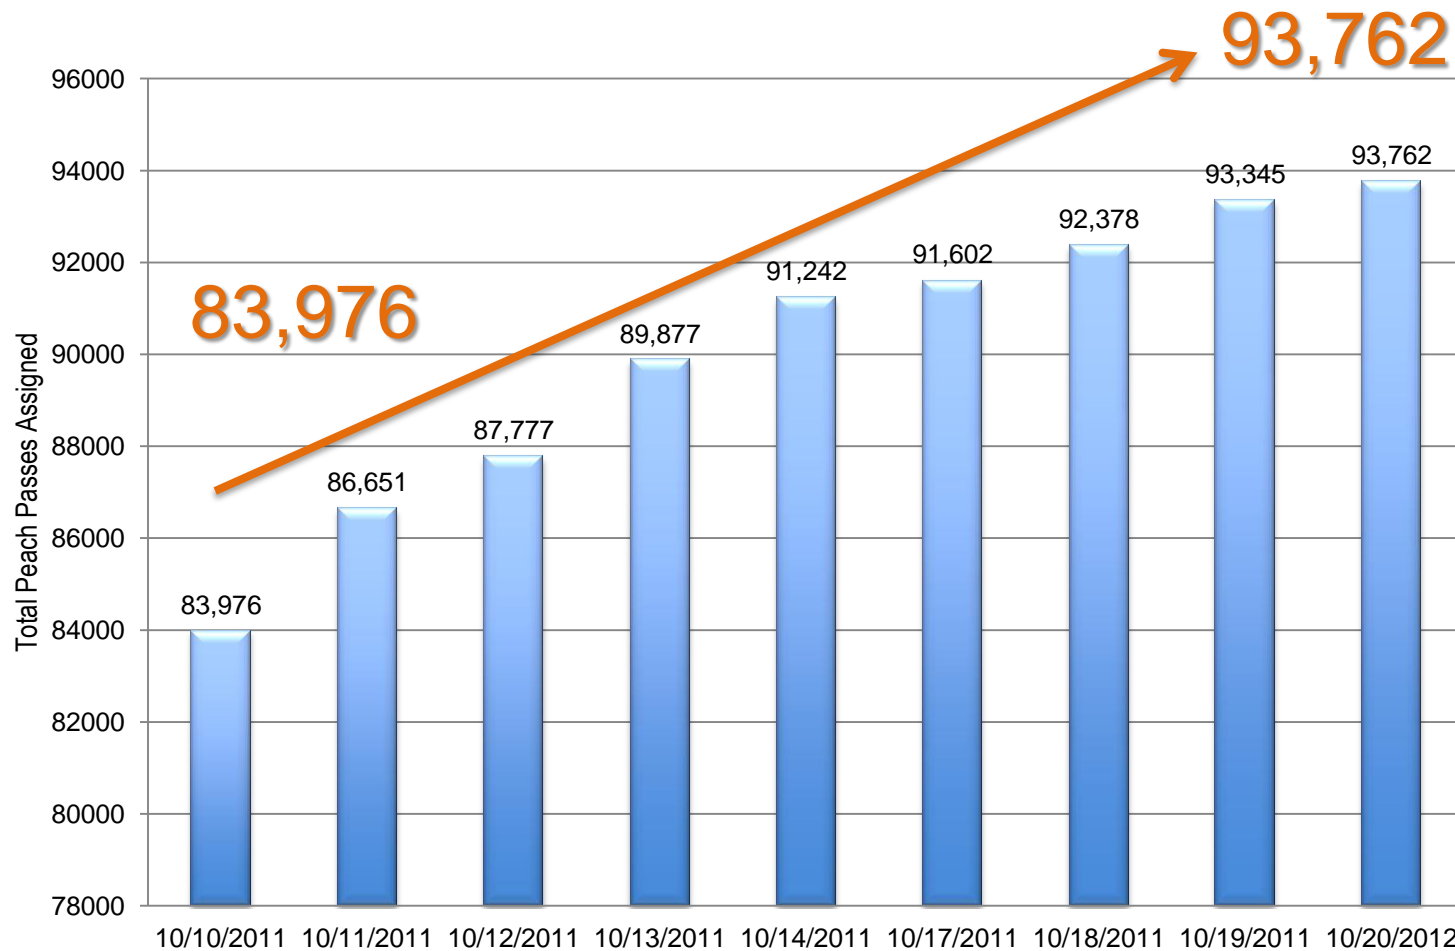

Peach Pass Sign Ups