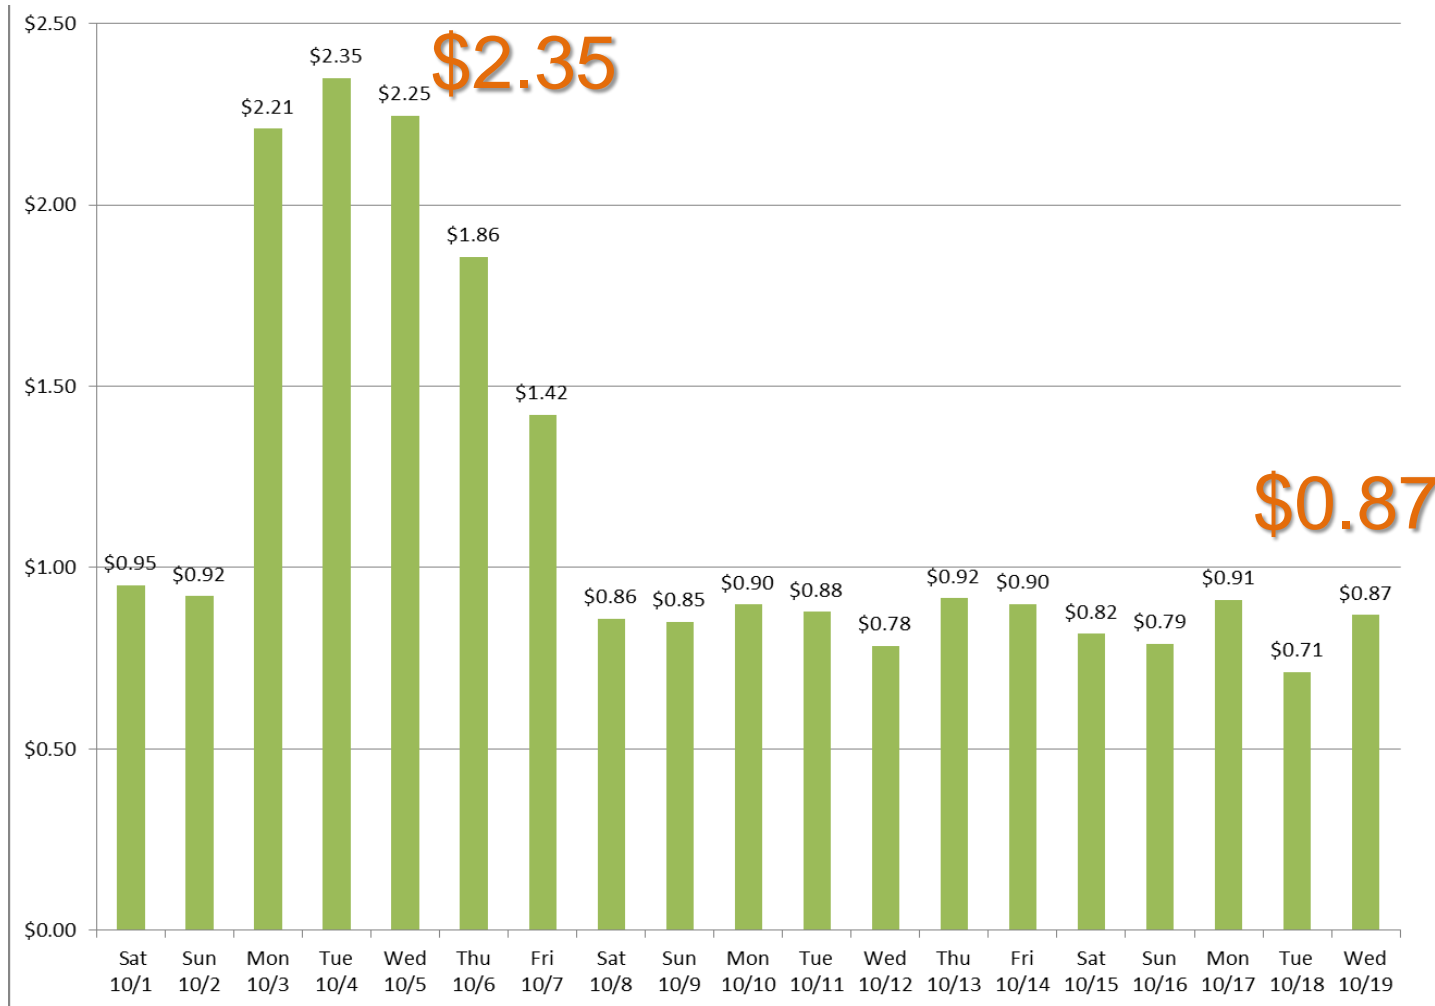

I-85 Express Lanes Average Fare